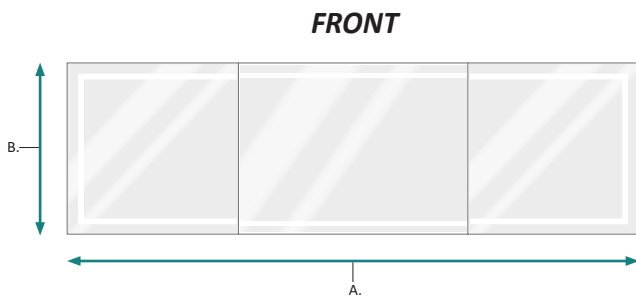

10' Mod-SM-Long-10 - Specification Sheet

Features

- Dimmable LED task lighting
- Energy efficient LED lighting 5000K
- 6360 Lumens
- CRI 90+
- Integrated Defogger

Construction

- Quality polished edge mirror
- Single phase wire installation, silver backed, copper free
- Construction for surface mounting
- Includes installation hardware

10' Mod-SM-Long-10 - Specification Sheet

Dimensions

Mod3636L:

- Height: 36"
- Width: 36"
- Depth: 1-9/16"

Mod4836Center:

- Height: 36"
- Width: 48"
- Depth: 1-9/16"

Mod3636R:

- Height: 36"
- Width: 36"
- Depth: 1-9/16"