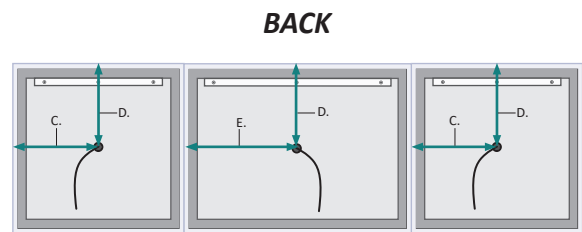

10' Mod-SM-Long-10 - Specification Sheet

Dimensions

Mod3636L:

- Height: 36"
- Width: 36"
- Depth: 1-9/16"

Mod4836Center:

- Height: 36"
- Width: 48"
- Depth: 1-9/16"

Mod3636R:

- Height: 36"
- Width: 36"
- Depth: 1-9/16"